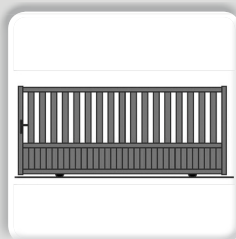

PORTAIL CÈDRE