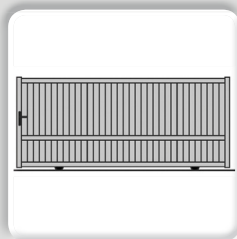

PORTAIL ÉRABLE